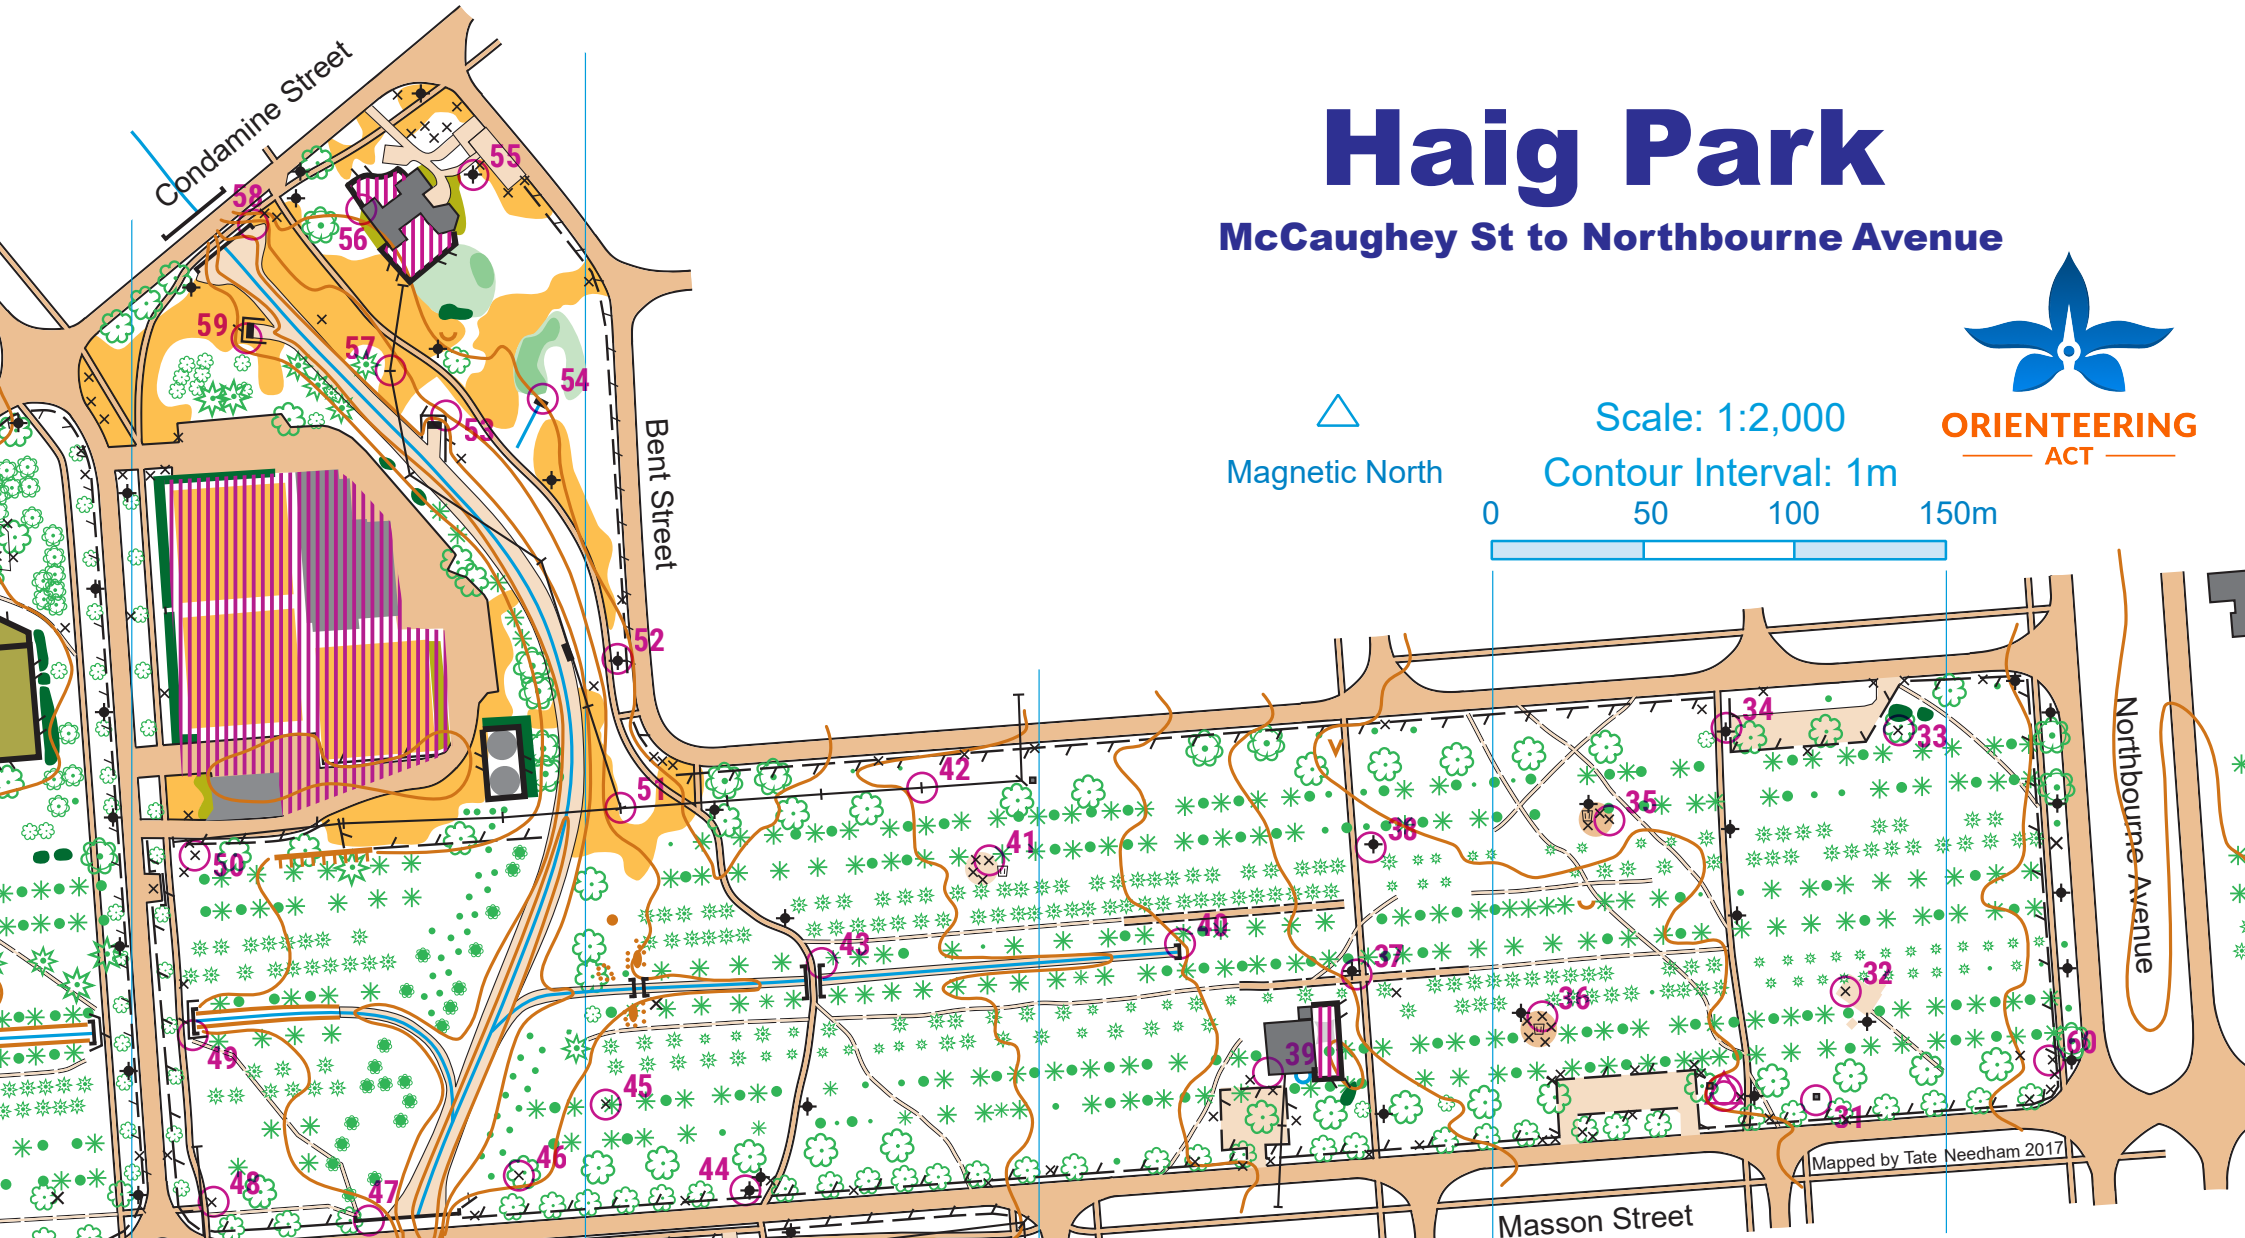

# Haig Park

McCaughey St to Northbourne Avenue

**ORIENTEERING**  
ACT

△  
Magnetic North

Scale: 1:2,000

Contour Interval: 1m

Mapped by Tate Needham 2017

## Haig Park Permanent Courses

All controls	30 controls
△ Start:	
31 S side of box	
32 W side of seat	
33 E side of seat	
34 N side of post	

35 S side of E table	
36 N side of bbq	
37 SE side of post	
38 SW side of post	
39 SW outside corner of building	
40 NE side of culvert	
41 E side of E seat	

56 W outside corner of building	
57 N side of power pylon	
58 NE end of bridge	
59 S side of culvert	
60 W side of sign	
Navigate to finish	