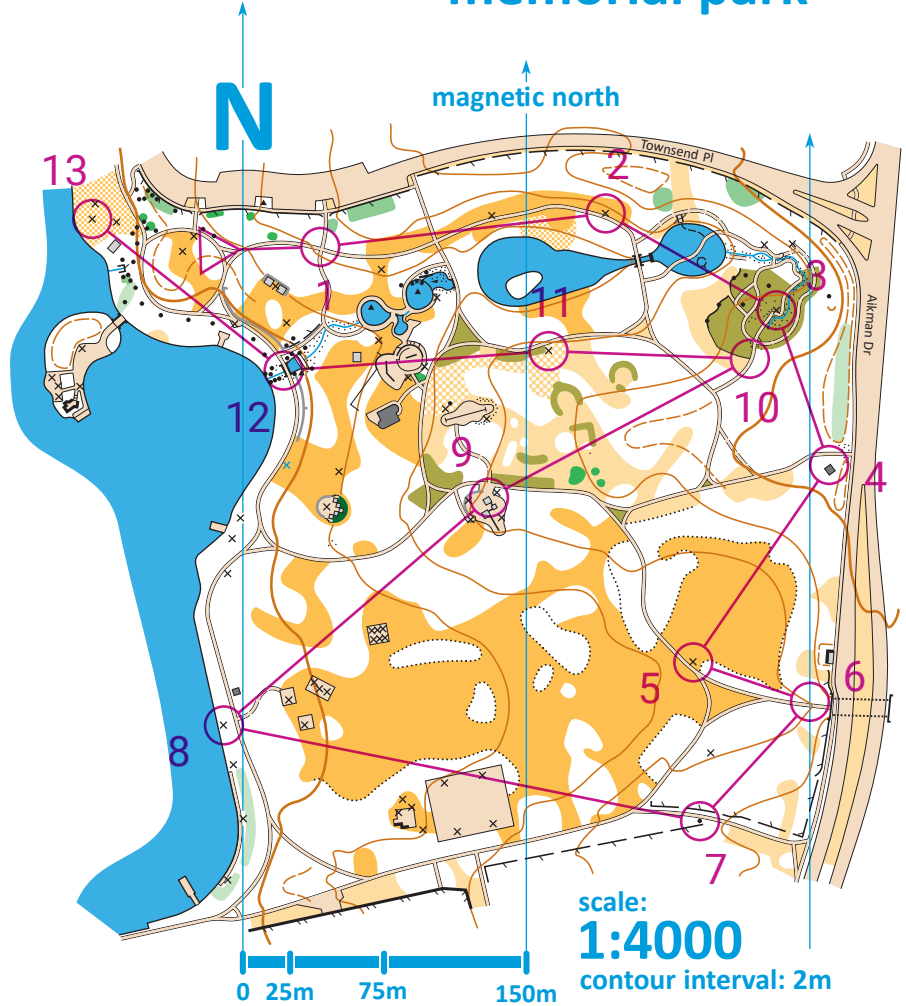

 Check out the permanent course here:
act.orienteering.asn.au/permanent

John Knight memorial park

Moderate Accessible

Course: Moderate Accessible, Length: 1.7 km		
Start at the purple triangle		
Number	Description (ID number)	Code
1.	Track Junction (59)	
2.	Bench, rear (31)	
3.	Bench, rear (36)	
4.	Building, north-west side (38)	
5.	Sign (40)	
6.	Wall near Light Post (39)	
7.	Boulder (42)	
8.	Northern Bench, rear (45)	
9.	Climbing Wall, rear (49)	
10.	Log, edge of garden bed (37)	
11.	Bench, rear (51)	
12.	Bridge, east side (54)	
13.	Table, west side (57)	
Finish at the purple triangle		

Legend

Contours		Stairs		Passable fence, wall		Open land	
Form line		Small track		Impassable fence, wall		Rough open land	
Building		Man-made feature		Log barrier		Rough, Open land w/ scattered trees	
Canopy		Boulder		Watercourse		Forest	
Path		Boulder cluster		Impassable water body		Increasing thickness of bush	
Paved area		Stony ground		Impassable garden bed		Distinct vegetation boundary	